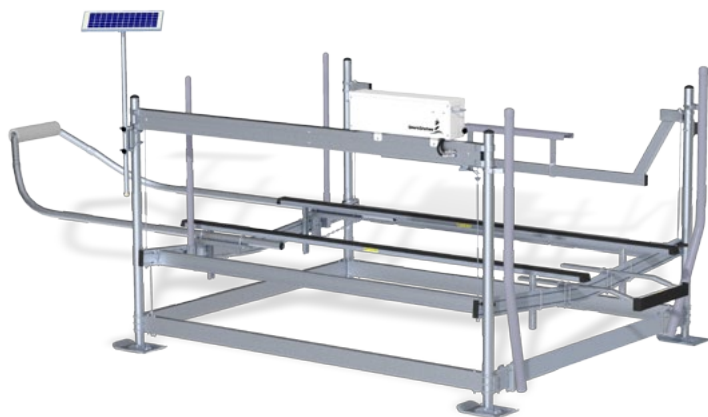

Performance Driven Boat Lifts

Sure, ShoreStation lifts are the fastest on the market, but it's more than that. The unmatched speed, versatility and dependability translates to more time on the water. From the effortless centering of the load guides, to the reliable confidence of the boat stops, to the ease of the ShoreScreen, ShoreStation allows you to focus on the reason you came to the lake in the first place... to relax and enjoy.