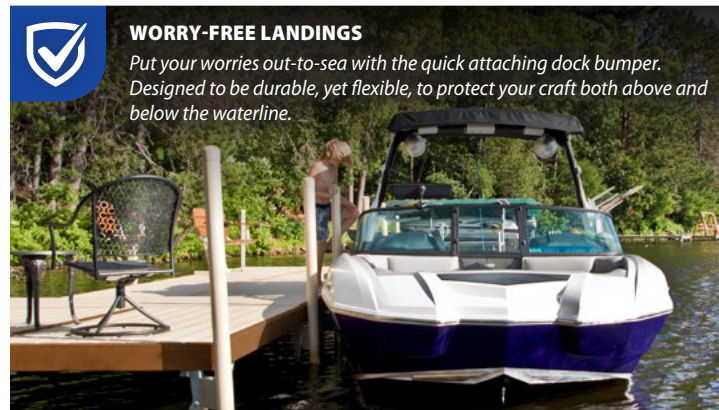

Equipped. To Enjoy.

Kick back and relax! Easily set the stage for a perfect day out on the lake with ShoreStation's line of patented "Quick-as-a-Click" connector dock accessories. From ladders and bumpers to gear towers and benches, you'll be able to easily attach or remove these convenient accessories. Constructed out of the finest materials, each accessory is specially designed to be useful and complement the attention-grabbing appearance of your personalized dock.

FIND YOUR
SUMMER FUN
ACCESSORIES!

All accessories available in sand beige
and harbor gray to match your dock.

SAND
BEIGE

HARBOR
GRAY

QUICK-AS-A-CLICK

Quickly install or relocate various ShoreStation accessories with our patented, tool-free, "Quick-as-a-Click" connector.

CONVENIENCE IN MIND

Sporting an oversized table-top, heavy-duty storage hooks, and an integrated garbage can mounting location, this ShoreStation gear tower is a must-have for any lakeshore dweller.

WORRY-FREE LANDINGS

Put your worries out-to-sea with the quick attaching dock bumper. Designed to be durable, yet flexible, to protect your craft both above and below the waterline.

The heart of your lake home.

The most versatile dock for almost any lakefront.