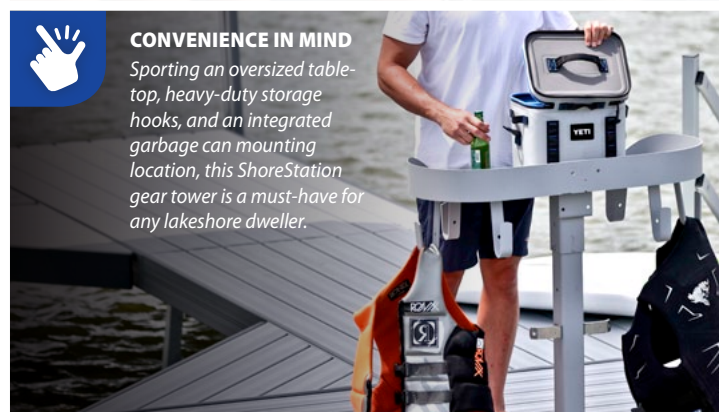

Equipped. To Enjoy.

Kick back and relax! Easily set the stage for a perfect day out on the lake with ShoreStation's line of patented "Quick-as-a-Click" connector dock accessories. From ladders and bumpers to gear towers and benches, you'll be able to easily attach or remove these convenient accessories. Constructed out of the finest materials, each accessory is specially designed to be useful and complement the attention-grabbing appearance of your personalized dock.

CONVENIENCE IN MIND

Sporting an oversized table-top, heavy-duty storage hooks, and an integrated garbage can mounting location, this ShoreStation gear tower is a must-have for any lakeshore dweller.

WORRY-FREE LANDINGS