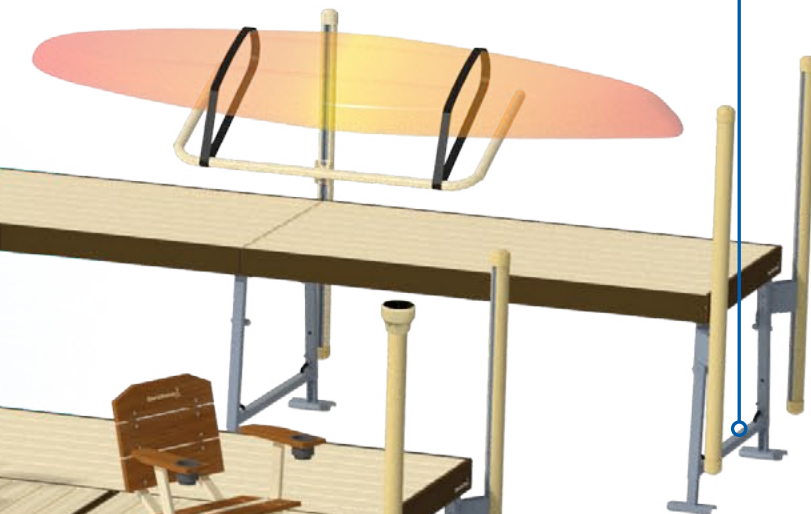

More Time to Play

Powder-coated aluminum deck planks and sideboards. Heavy-duty galvanized or aluminum leg frames. Aluminum leg extensions. Stainless steel hardware. See anything on this list that requires regular maintenance or work of any kind? Nope... (that's kinda the idea.)

Keepin' it Simple

Everything about this dock has been engineered to be easy... Accessories mount quickly and easily without tools. Sections lock together with a simple spring-loaded pin mechanism. Leg height can be adjusted without tools. All this means is fewer headaches for you.